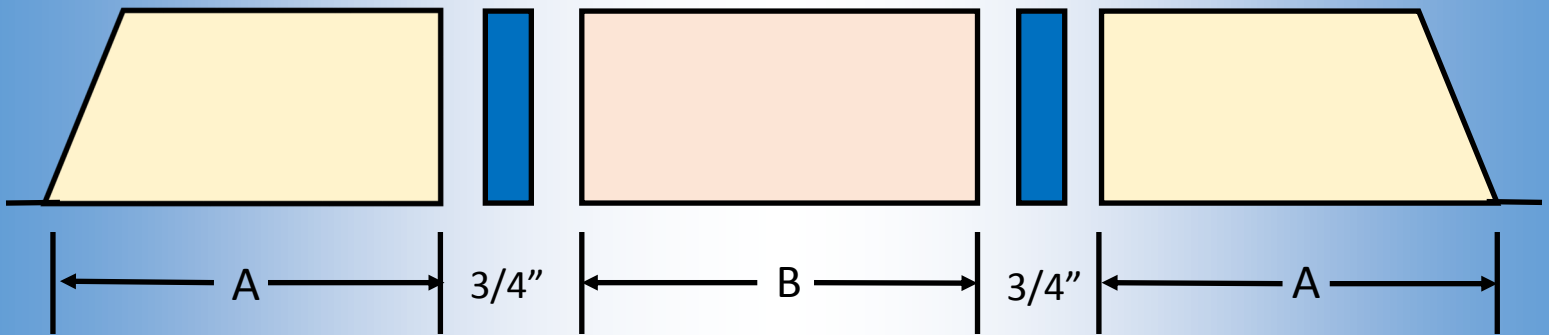

## Triple Door Canopy Lengths

Bottom View

Rough Opening (inches)	Rough Opening (Feet/Inches)	6" Overlap		Splice Bracket Total Width (inches)	"A" End Piece Length (inches)	"B" Middle Piece Length (inches)	Total Length Inside (inches)
		Each Side (inches)	# Splice Brackets				
86	7'2"	12	2	1.5	32.17	32.17	98
88	7'4"	12	2	1.5	32.83	32.83	100
90	7'6"	12	2	1.5	33.50	33.50	102
92	7'8"	12	2	1.5	34.17	34.17	104
94	7'10"	12	2	1.5	34.83	34.83	106
96	8.00	12	2	1.5	35.50	35.50	108
98	8'2"	12	2	1.5	36.17	36.17	110
100	8'4"	12	2	1.5	36.83	36.83	112
102	8'6"	12	2	1.5	37.50	37.50	114
104	8'8"	12	2	1.5	38.17	38.17	116
106	8'10"	12	2	1.5	38.83	38.83	118
108	9'	12	2	1.5	39.50	39.50	120
110	9'2"	12	2	1.5	40.17	40.17	122
112	9'4"	12	2	1.5	40.83	40.83	124
114	9'6"	12	2	1.5	41.50	41.50	126
116	9'8"	12	2	1.5	42.17	42.17	128
118	9'10"	12	2	1.5	42.83	42.83	130
120	10'	12	2	1.5	43.50	43.50	132
122	10'2"	12	2	1.5	44.25	44.00	134
124	10'4"	12	2	1.5	45.25	44.00	136
126	10'6"	12	2	1.5	46.25	44.00	138
128	10'8"	12	2	1.5	47.25	44.00	140