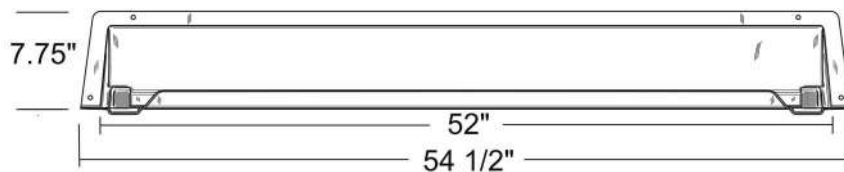

DOORBRIM Awnings

15751 Sheridan St. (#415), Ft. Lauderdale, Fl. 33331

(754) 400-1357

Email: admin@doorbrim.com

<https://www.doorbrim.com>