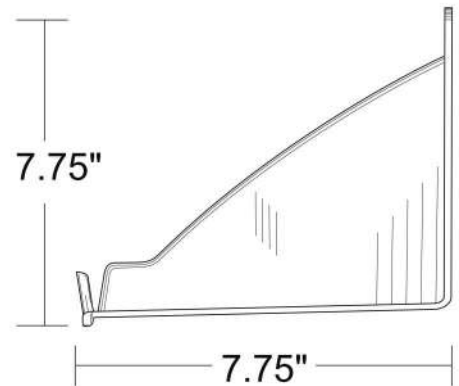

DOORBRIM Awnings

15751 Sheridan St. (#415), Ft. Lauderdale, Fl. 33331

(754) 400-1357

Email: admin@doorbrim.com

<https://www.doorbrim.com>