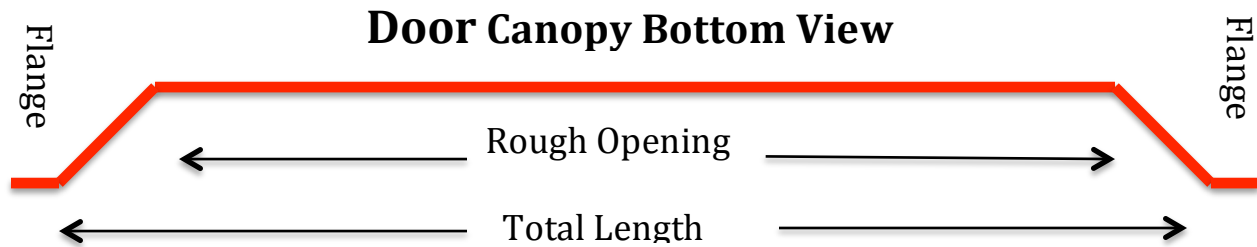

DoorBrim Awnings™

Double Door Canopy

Rough Opening (inches)	Rough Opening (Feet)	6" Overlap Each Side (inches)	# Splice Brackets	Splice Bracket Dimension (inches)	End Piece Length (inches)	Middle Piece Length (inches)	Total Length In to In (inches)	Total Length Out to Out (inches)
42	3'6"	12	1	0.75	26.63	N/A	54	56.5
44	3'8"	12	1	0.75	27.63	N/A	56	58.5
46	3'10"	12	1	0.75	28.63	N/A	58	60.5
48	4'	12	1	0.75	29.63	N/A	60	62.5
50	4'2"	12	1	0.75	30.63	N/A	62	64.5
52	4'4"	12	1	0.75	31.63	N/A	64	66.5
54	4'6"	12	1	0.75	32.63	N/A	66	68.5
56	4'8"	12	1	0.75	33.63	N/A	68	70.5
58	4'10"	12	1	0.75	34.63	N/A	70	72.5
60	5'	12	1	0.75	35.63	N/A	72	74.5
62	5'2"	12	1	0.75	36.63	N/A	74	76.5
64	5'4"	12	1	0.75	37.63	N/A	76	78.5
66	5'6"	12	1	0.75	38.63	N/A	78	80.5
68	5'8"	12	1	0.75	39.63	N/A	80	82.5
70	5'10"	12	1	0.75	40.63	N/A	82	84.5
72	6'	12	1	0.75	41.63	N/A	84	86.5
74	6'2"	12	1	0.75	42.63	N/A	86	88.5
76	6'4"	12	1	0.75	43.63	N/A	88	90.5
78	6'6"	12	1	0.75	44.63	N/A	90	92.5
80	6'8"	12	1	0.75	45.63	N/A	92	94.5
82	6'10"	12	1	0.75	46.63	N/A	94	96.5
84	7'	12	1	0.75	47.63	N/A	96	98.5